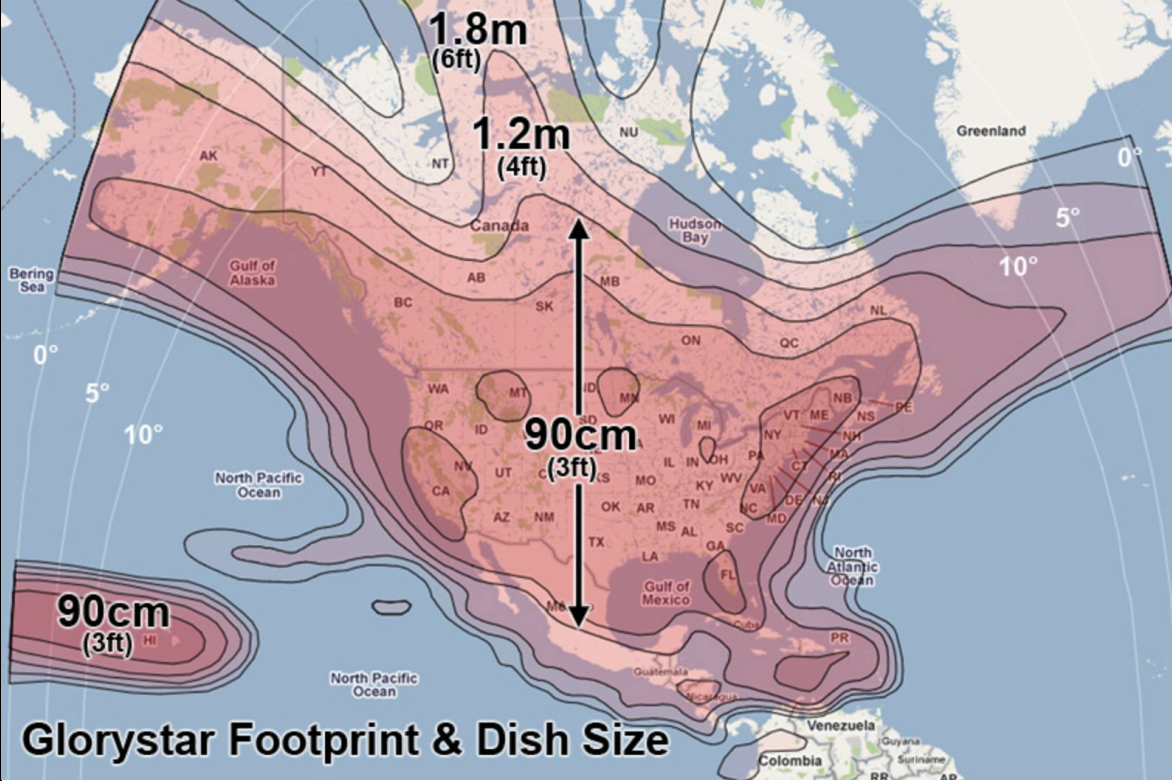

reintegrate with their communities, reconnect with their families and return to society as law-abiding citizens. Learn more about [The Word Network](#).

Using Ku band satellite technology, Free4Life offers premium urban inspirational TV programming at no cost to all local, state and federal correctional facilities across the nation to assist prison officials in their recidivism reduction strategy and help reduce infractions and violence that is widespread throughout institutions.

The program provides satellite reception equipment and professional installation, customized for each facility's existing television distribution, with free technical support provided by our satellite partner, [Glorystar Satellite Systems](#). There are no subscription fees or extra charges ever!

This is welcome news too many state and government officials struggling to manage limited resources in already strained correctional budgets, many with severe cuts in rehabilitation and educational programs.

The channel is voluntarily viewed by the inmates integrated in a facility's television line-up or may be installed in a chapel or day room. Multiple head-ends may be accommodated upon approval. For inmates who are in segregated areas who cannot attend chapel, our channel provides a way to receive spiritual encouragement they otherwise would not have access to.

Learn more about the [benefits of Free4Life](#).

107

Word Network

English

Available at Corrections facilities (Tablets & PC)